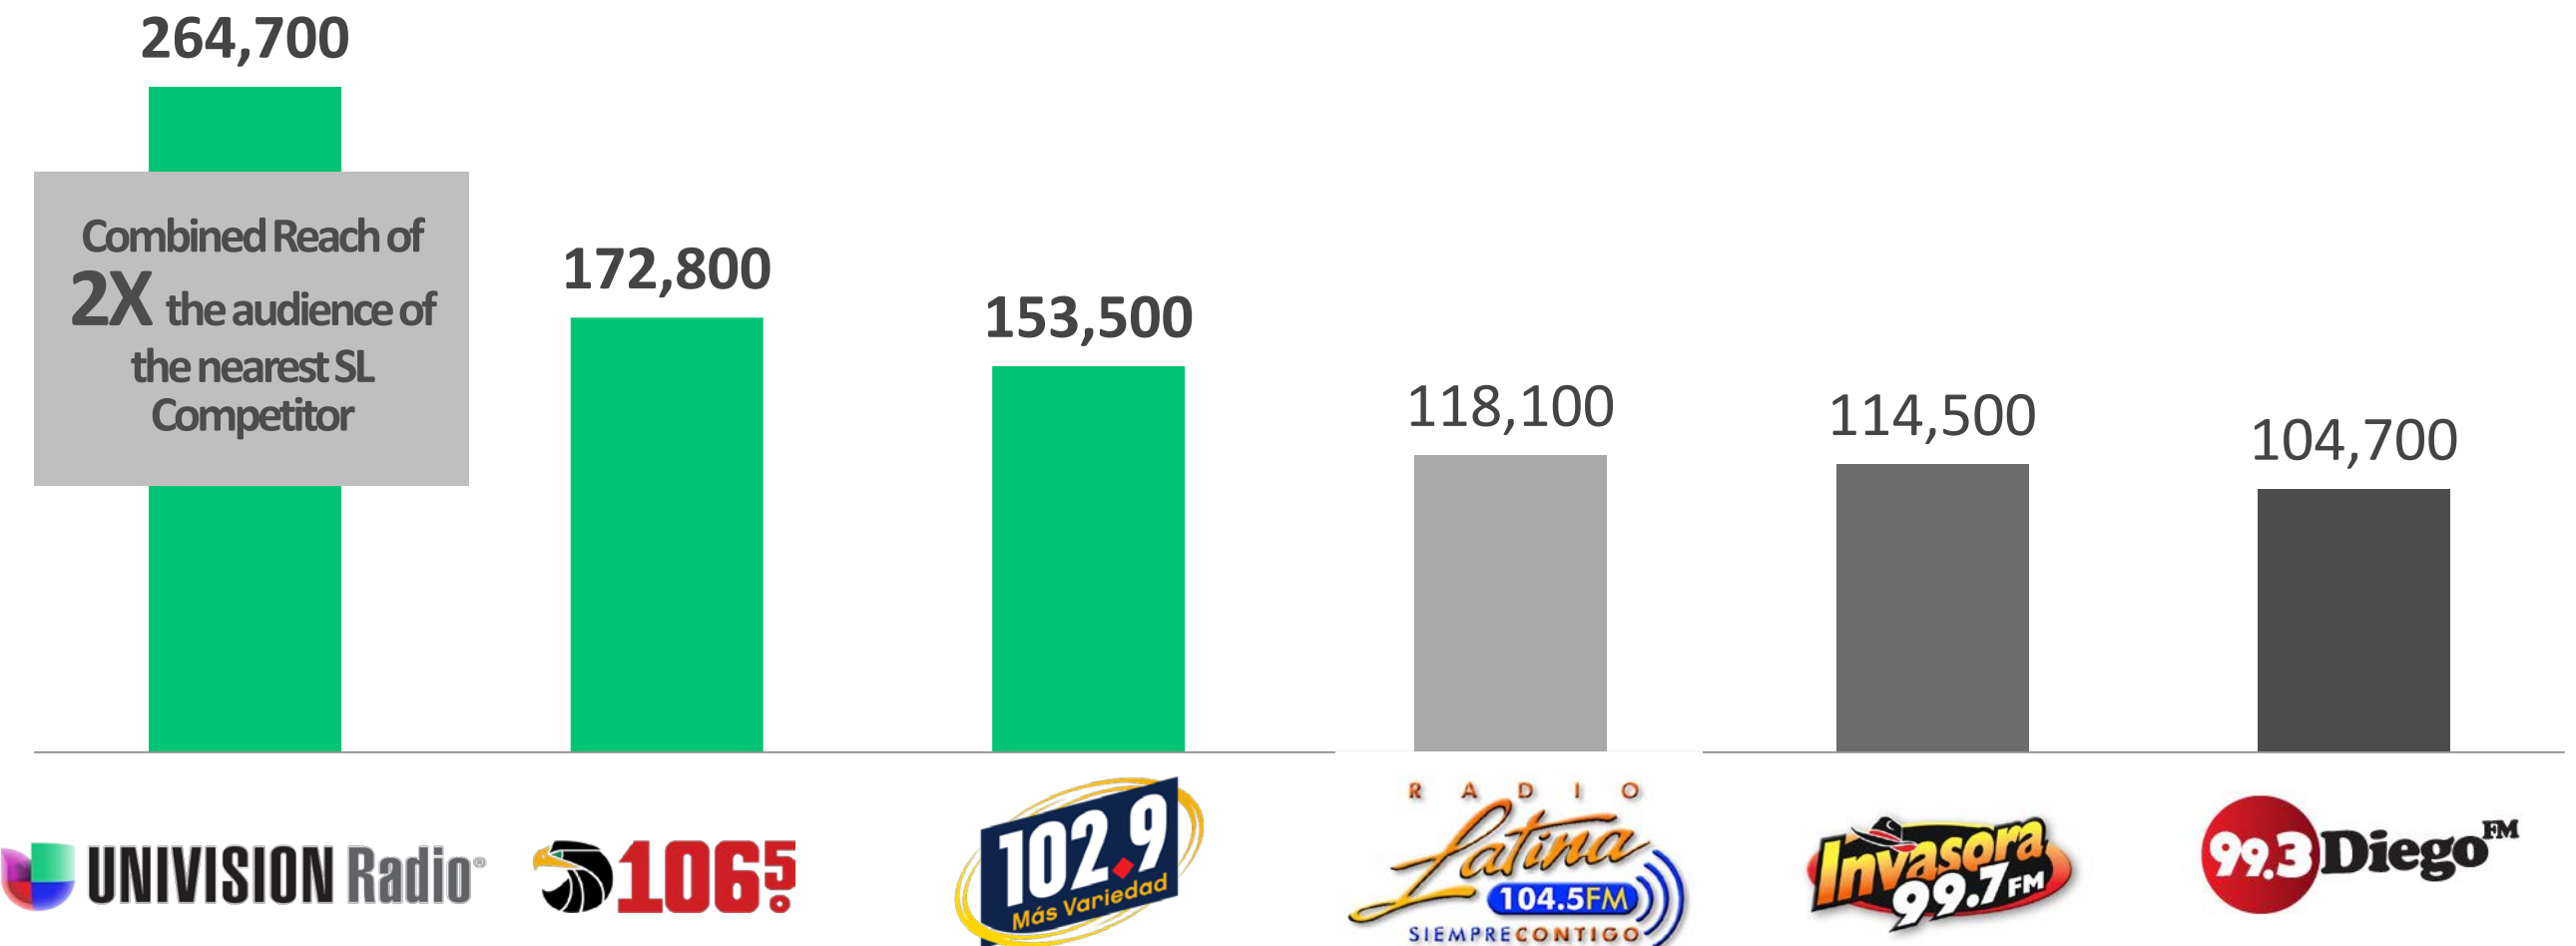

Univision Radio Reaches More Audience Than The Spanish Language Competition

July 2014 • San Diego Metro • A18-49 Weekly Cume

SOURCE: Nielsen Audio PPM, July 2014, A18-49, San Diego Metro, M-Su 6a-12m

UNIVISION

KLNV and KLQV Are the Leading Spanish Language Stations in San Diego

July 2014 • San Diego Metro • A18-49 AQH Share

TOP TOTAL WEEK SL STATIONS M-SU 6a-12m			TOP PRIMETIME SL STATIONS M-F 6a-7p			TOP EVENINGS SL STATIONS M-F 7p-12m			TOP WEEKEND SL STATIONS SA-SU 6a-12m		
Rank	Station	AQH Share	Rank	Station	AQH Share	Rank	Station	AQH Share	Rank	Station	AQH Share
1	KLQV-FM	3.4	1	KLNV-FM	3.5	1t	KLNV-FM	2.8	1	KLQV-FM	3.6
2	KLNV-FM	3.3	2	KLQV-FM	3.3	1t	KLQV-FM	2.8	2	KLNV-FM	2.7
3	XHTY-FM	1.8	3	XHTY-FM	2.0	3	XHTY-FM	2.0	3	XLTN-FM	1.6
4	XOCL-FM	1.4	4	XOCL-FM	1.6	4	XOCL-FM	1.2	4t	XHTY-FM	1.1
5	XLTN-FM	1.2	5	XLTN-FM	1.	5	XLTN-FM	1.0	4t	XOCL-FM	1.1